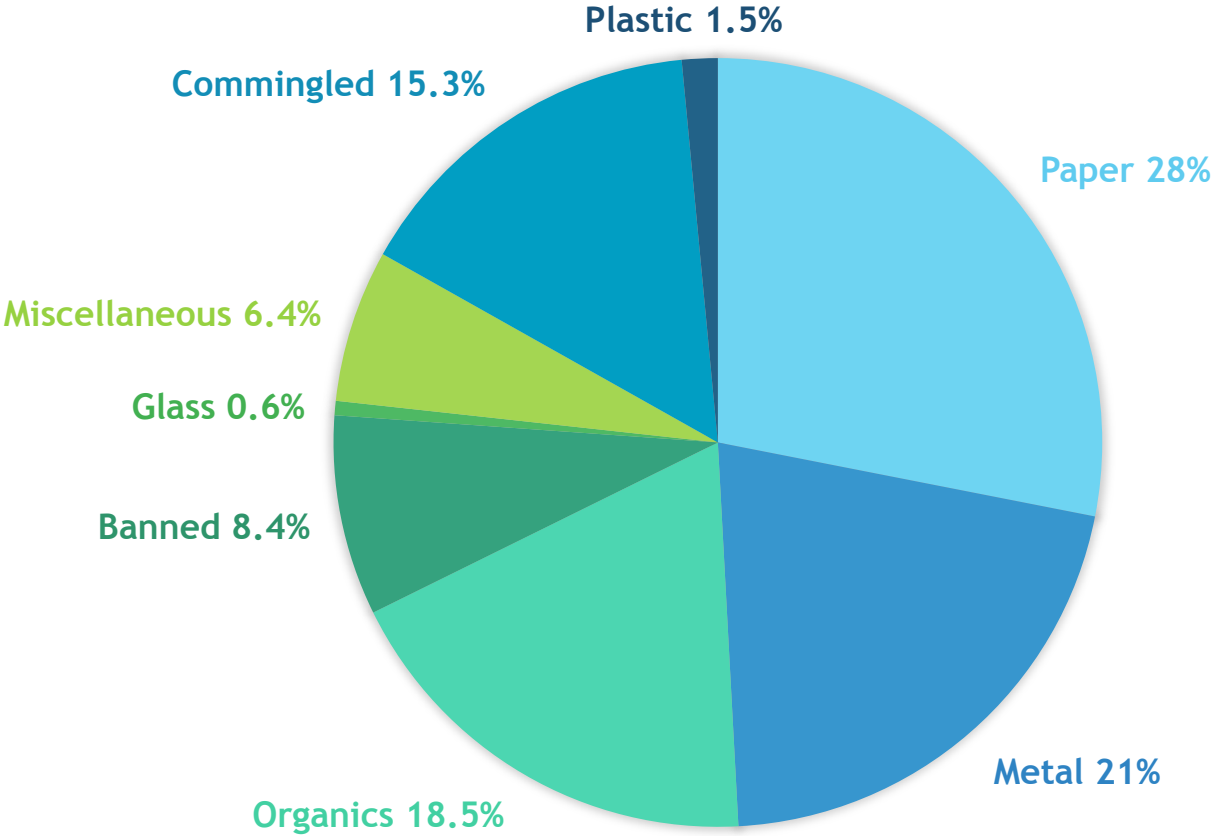

RECYCLING BY COMMODITY