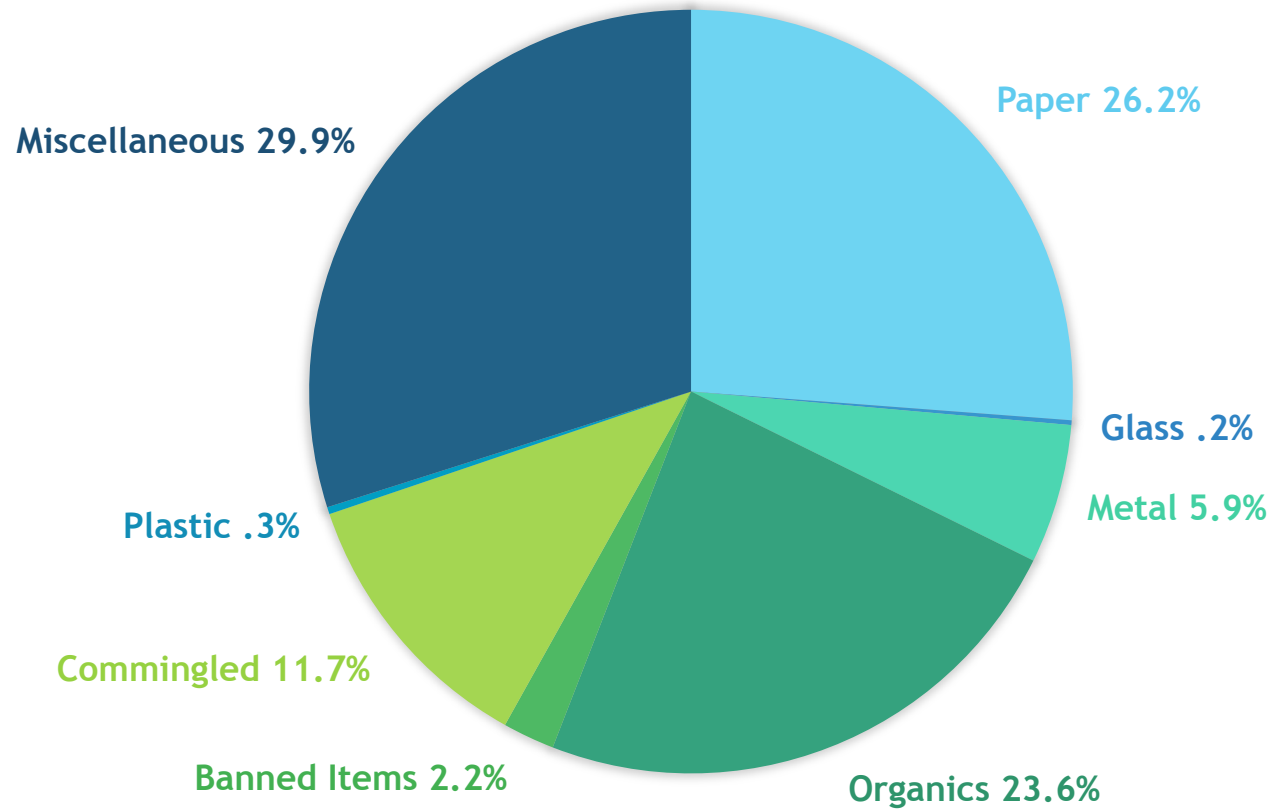

RECYCLING BY COMMODITY