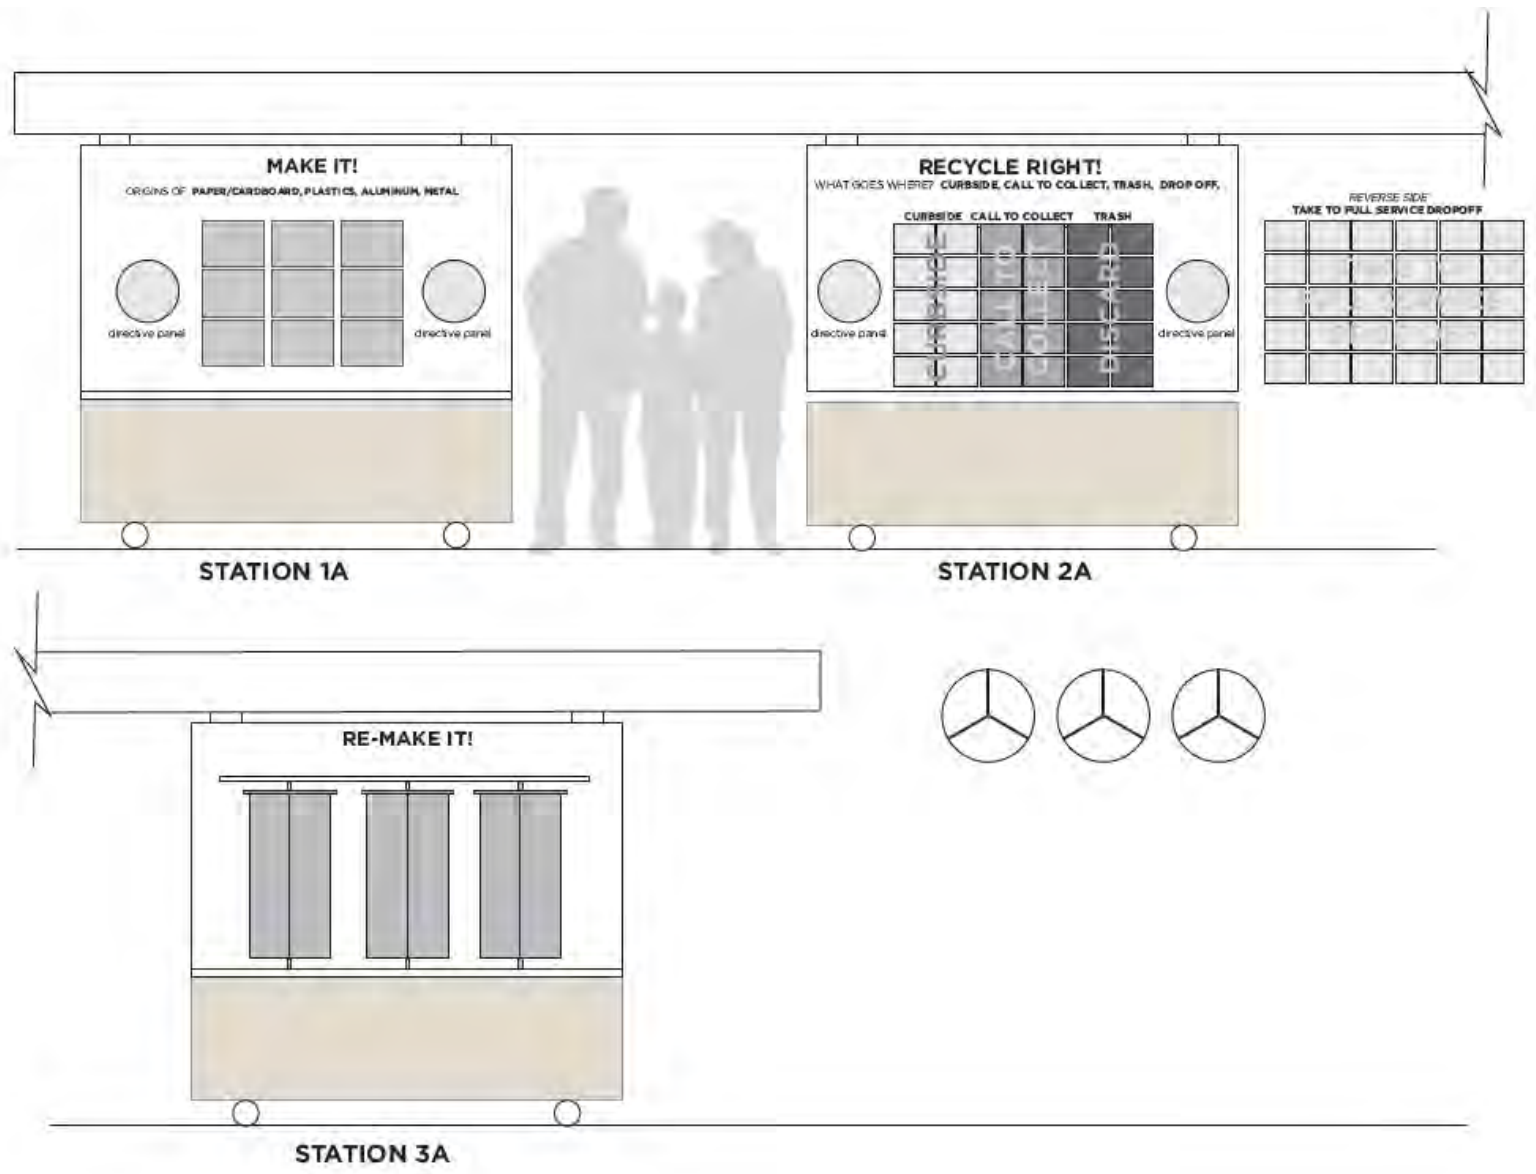

Meck Solid Waste & Innovation Barn

Meck & Innovation Barn

Last FY – Meck initiated a \$75,000 payment to initiate recycling education at the Innovation Barn.

County desires a partnership whereby the Barn becomes the hands-on education piece of our program.