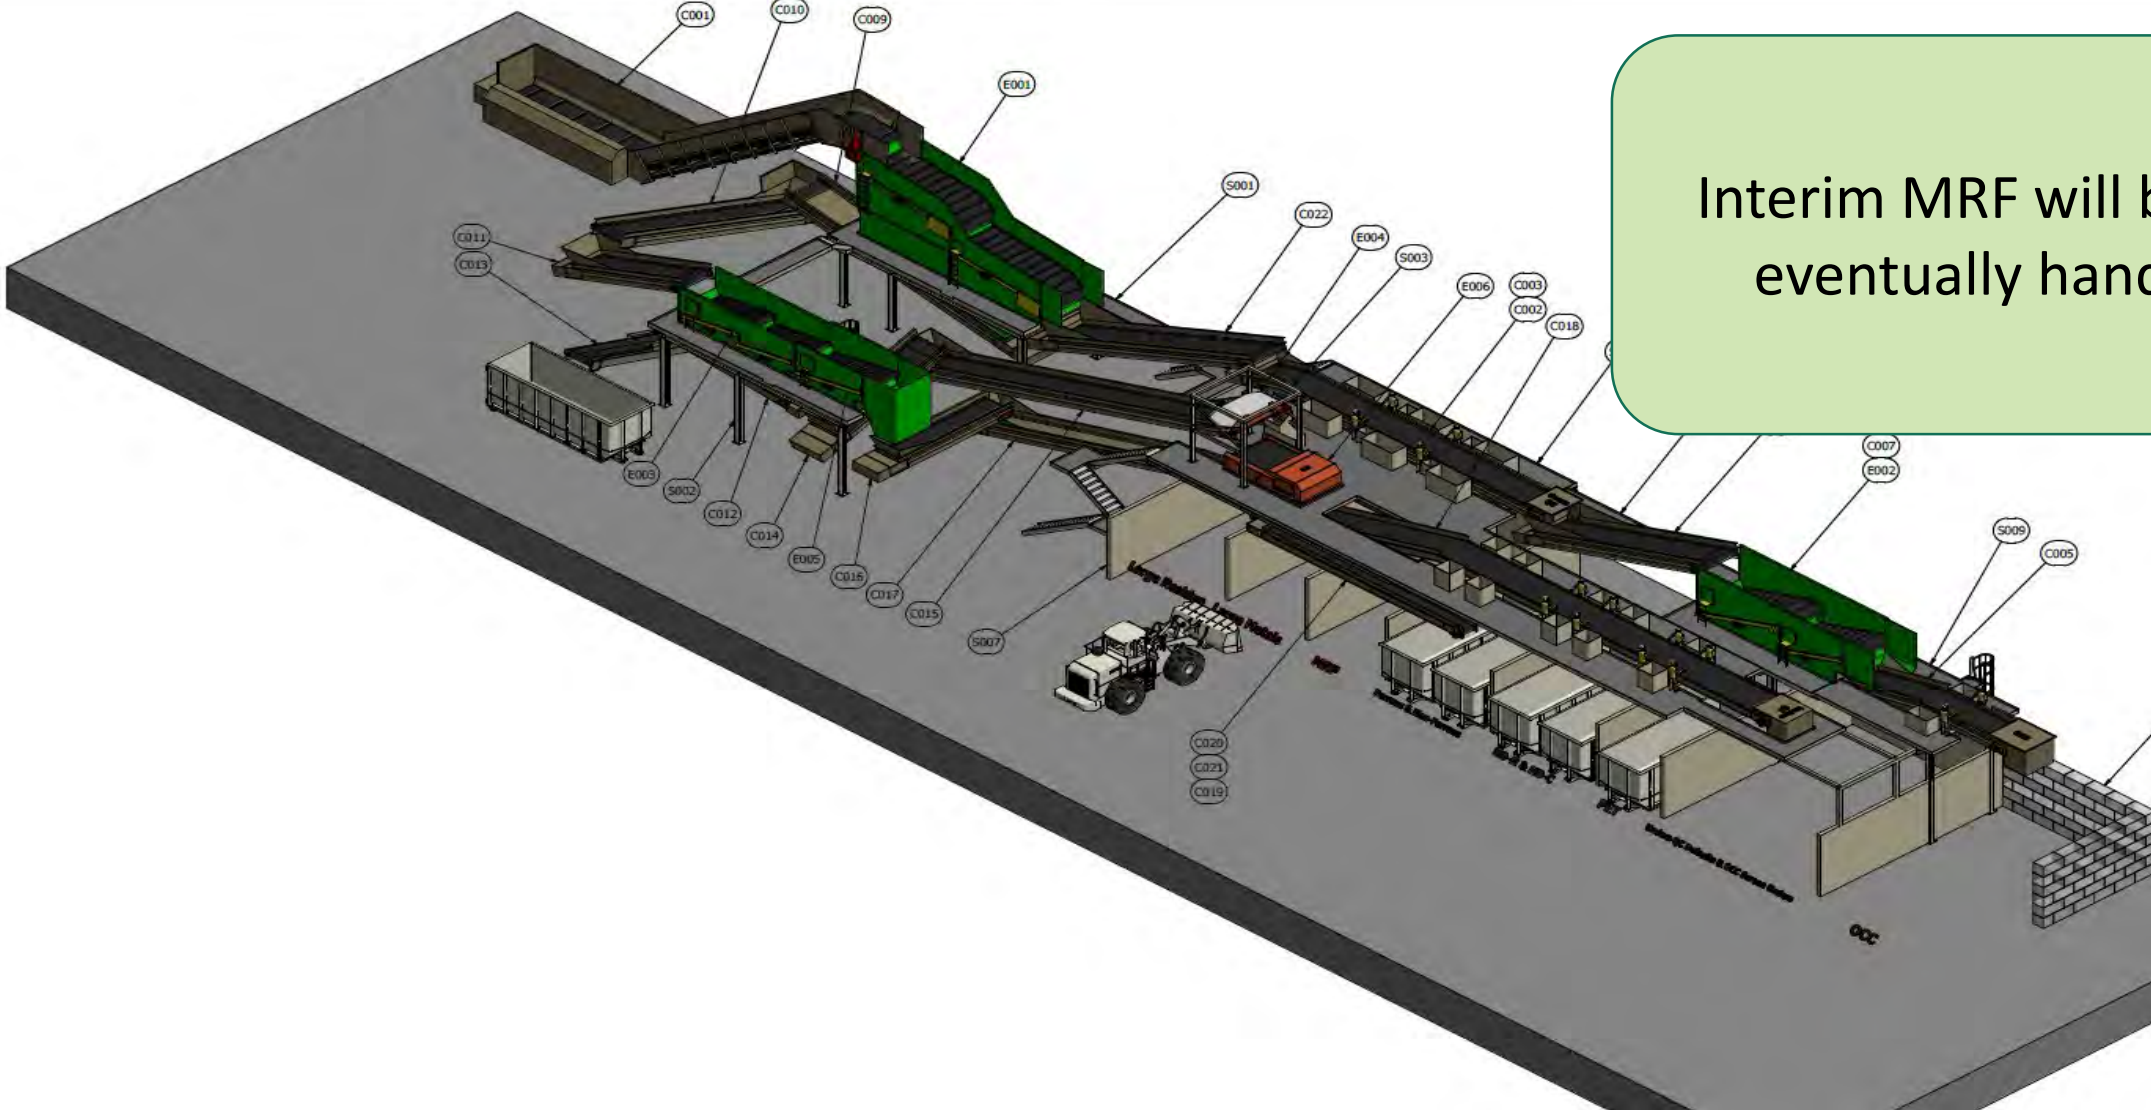

Capital Projects

- **Mecklenburg County is in the process of rebuilding the “equipment” in the old MRF.**
- **\$27M process**

- **Also, will construct an Interim MRF at a new location that will eventually convert to a C&D MRF**
- **\$10M process**

New MRF will be highly automated with 16 Optical Sorters

Interim MRF will be built to eventually handle C&D

Interim MRF will be built near our Hickory Grove Center on Pence Road

New Infrastructure Monroe Rd Recycle Park