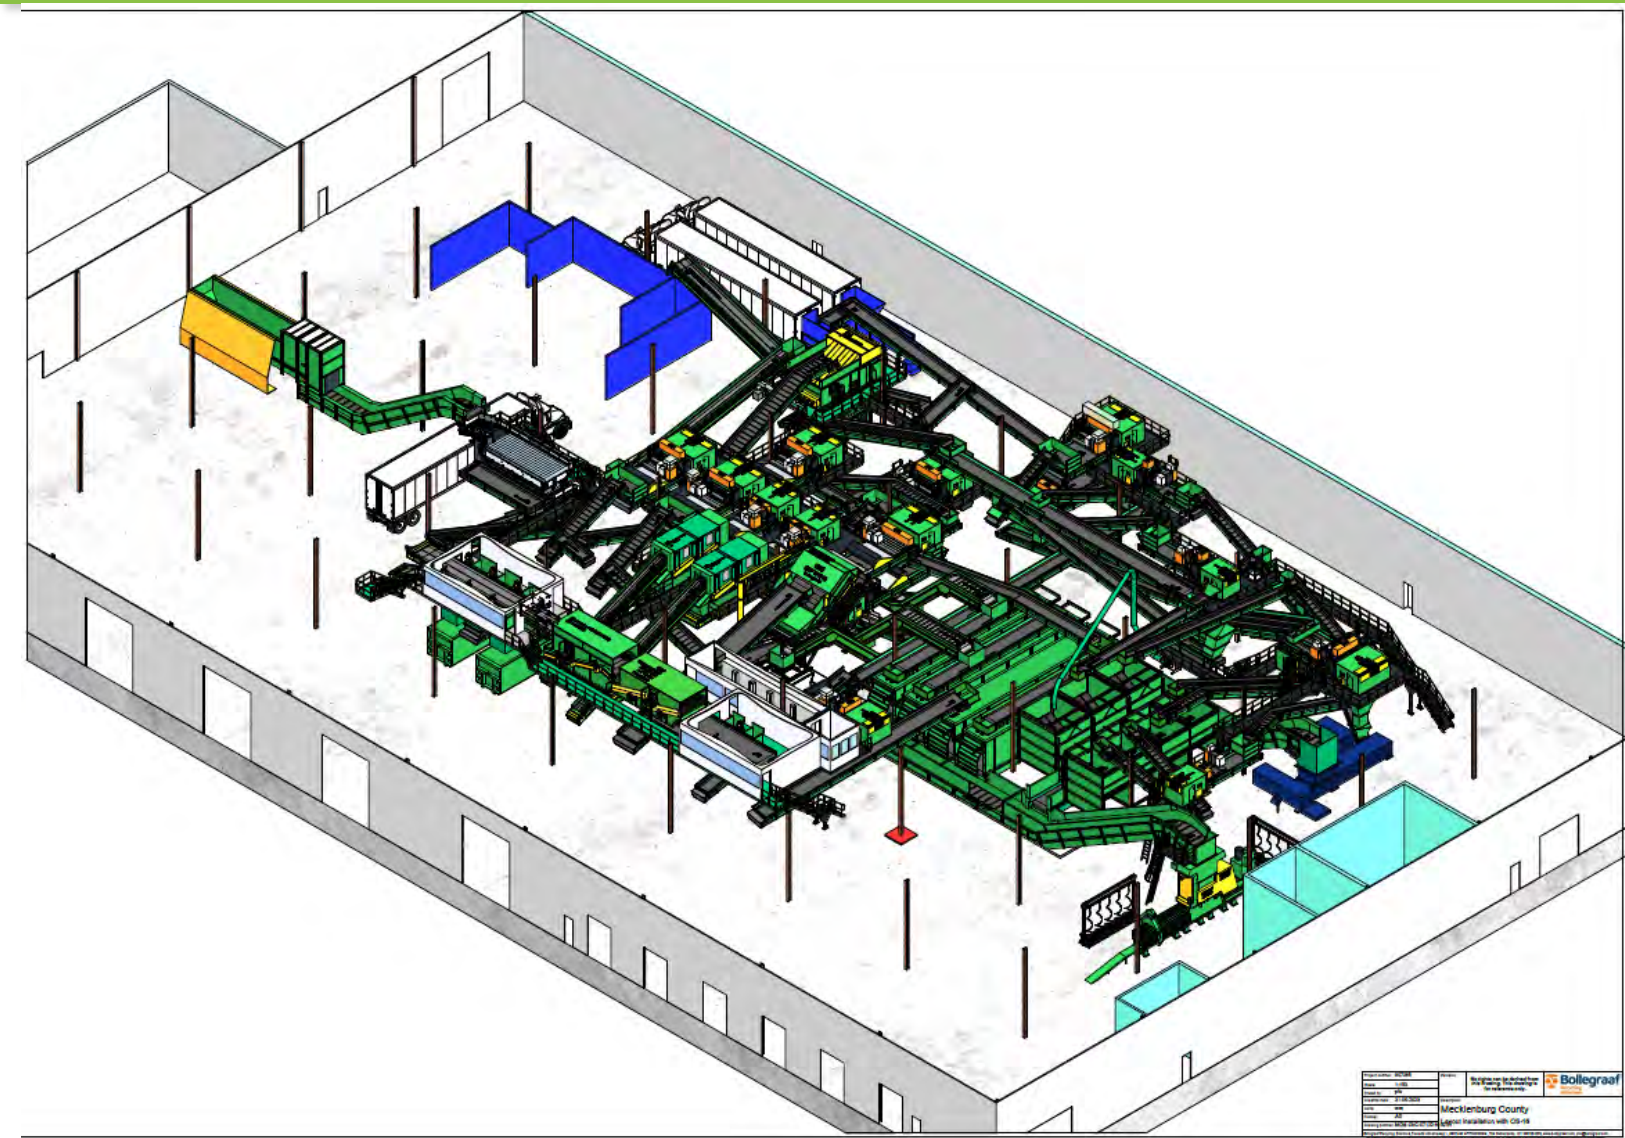

Capital Projects

- **Mecklenburg County is in the process of rebuilding the “equipment” in the old MRF.**
- **\$27M process**

- **Also, will construct an Interim MRF at a new location that will eventually convert to a C&D MRF**
- **\$10M process**

New MRF will be highly automated with 16 Optical Sorters

Interim MRF will be built to eventually handle C&D

Interim MRF will be built near our Hickory Grove Center on Pence Road

New Infrastructure Monroe Rd Recycle Park