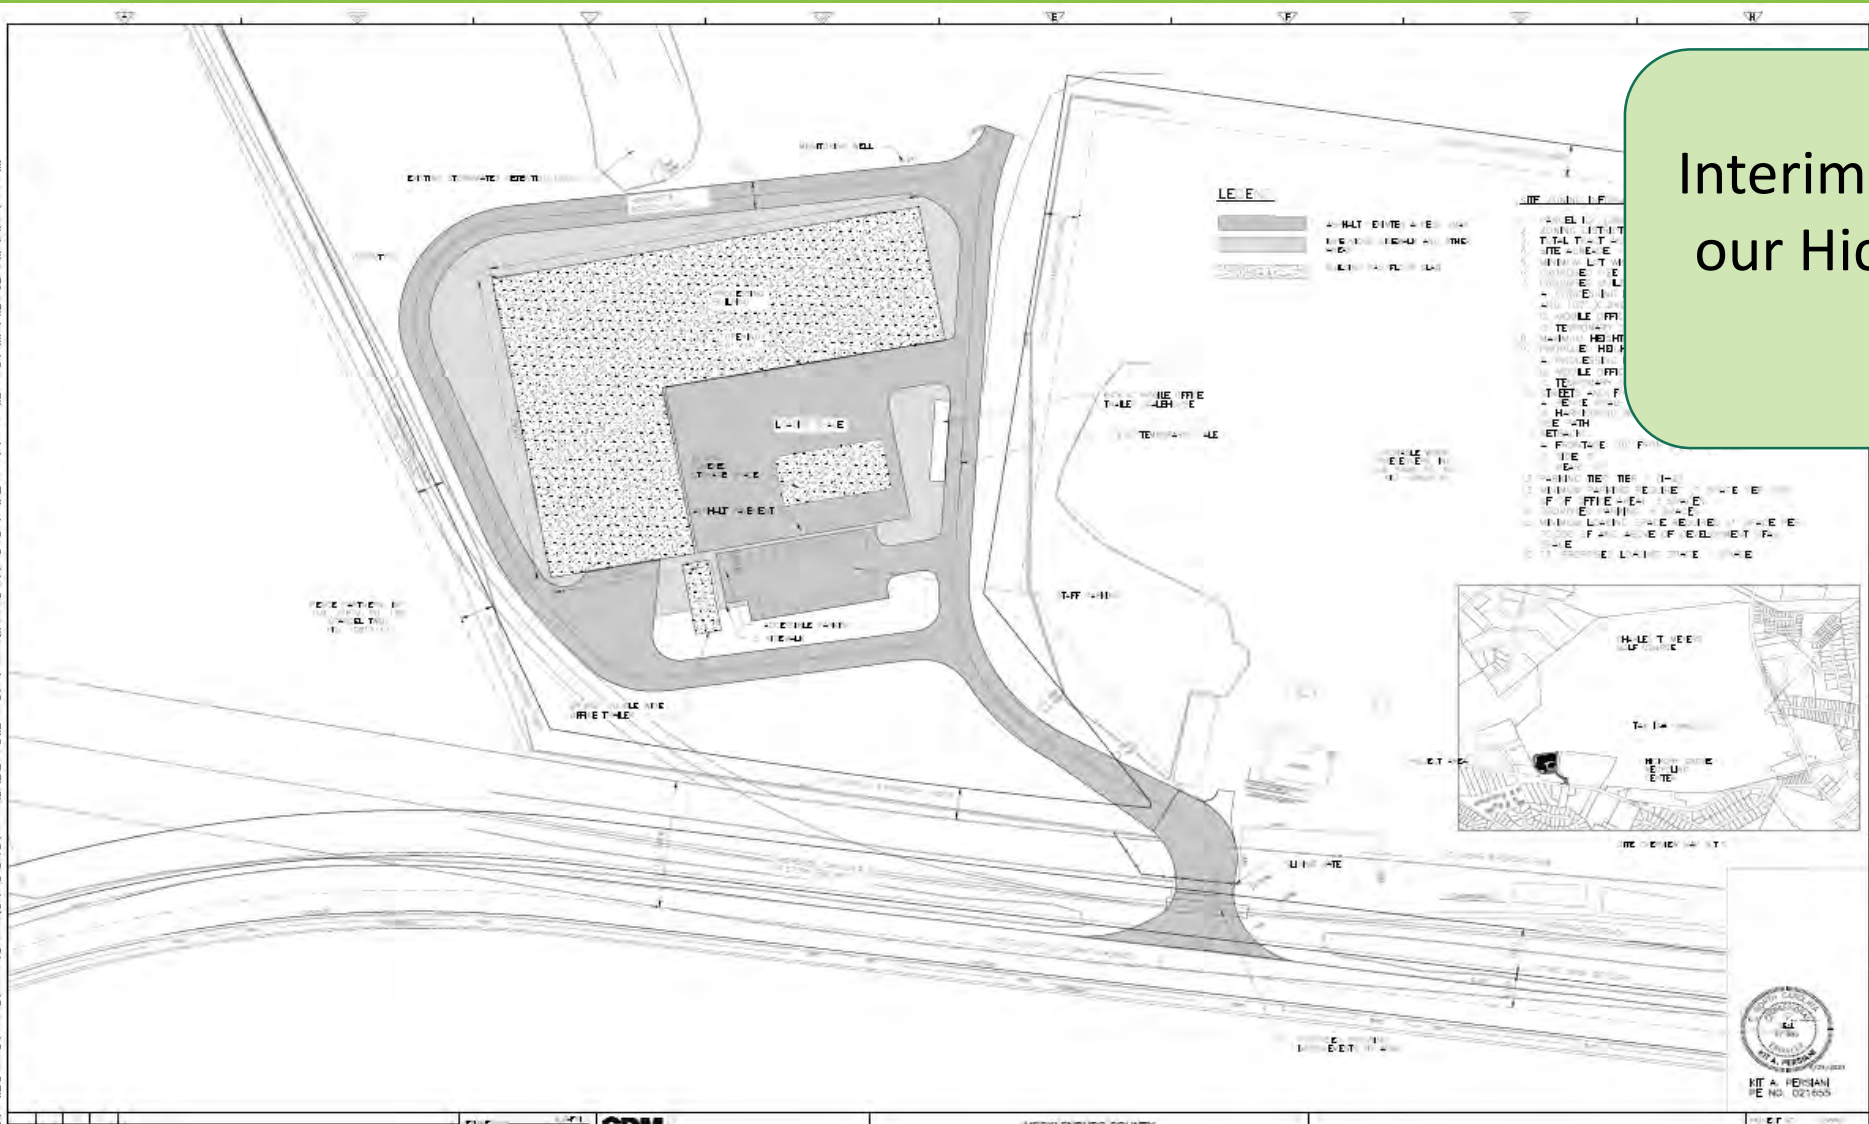

Capital Projects

- **Mecklenburg County is in the process of rebuilding the “equipment” in the old MRF.**
- **\$27M process**

- **Also, will construct an Interim MRF at a new location that will eventually convert to a C&D MRF**
- **\$10M process**

New MRF will be highly automated with 16 Optical Sorters

Interim MRF will be built to eventually handle C&D

Interim MRF will be built near our Hickory Grove Center on Pence Road

New Infrastructure Monroe Rd Recycle Park