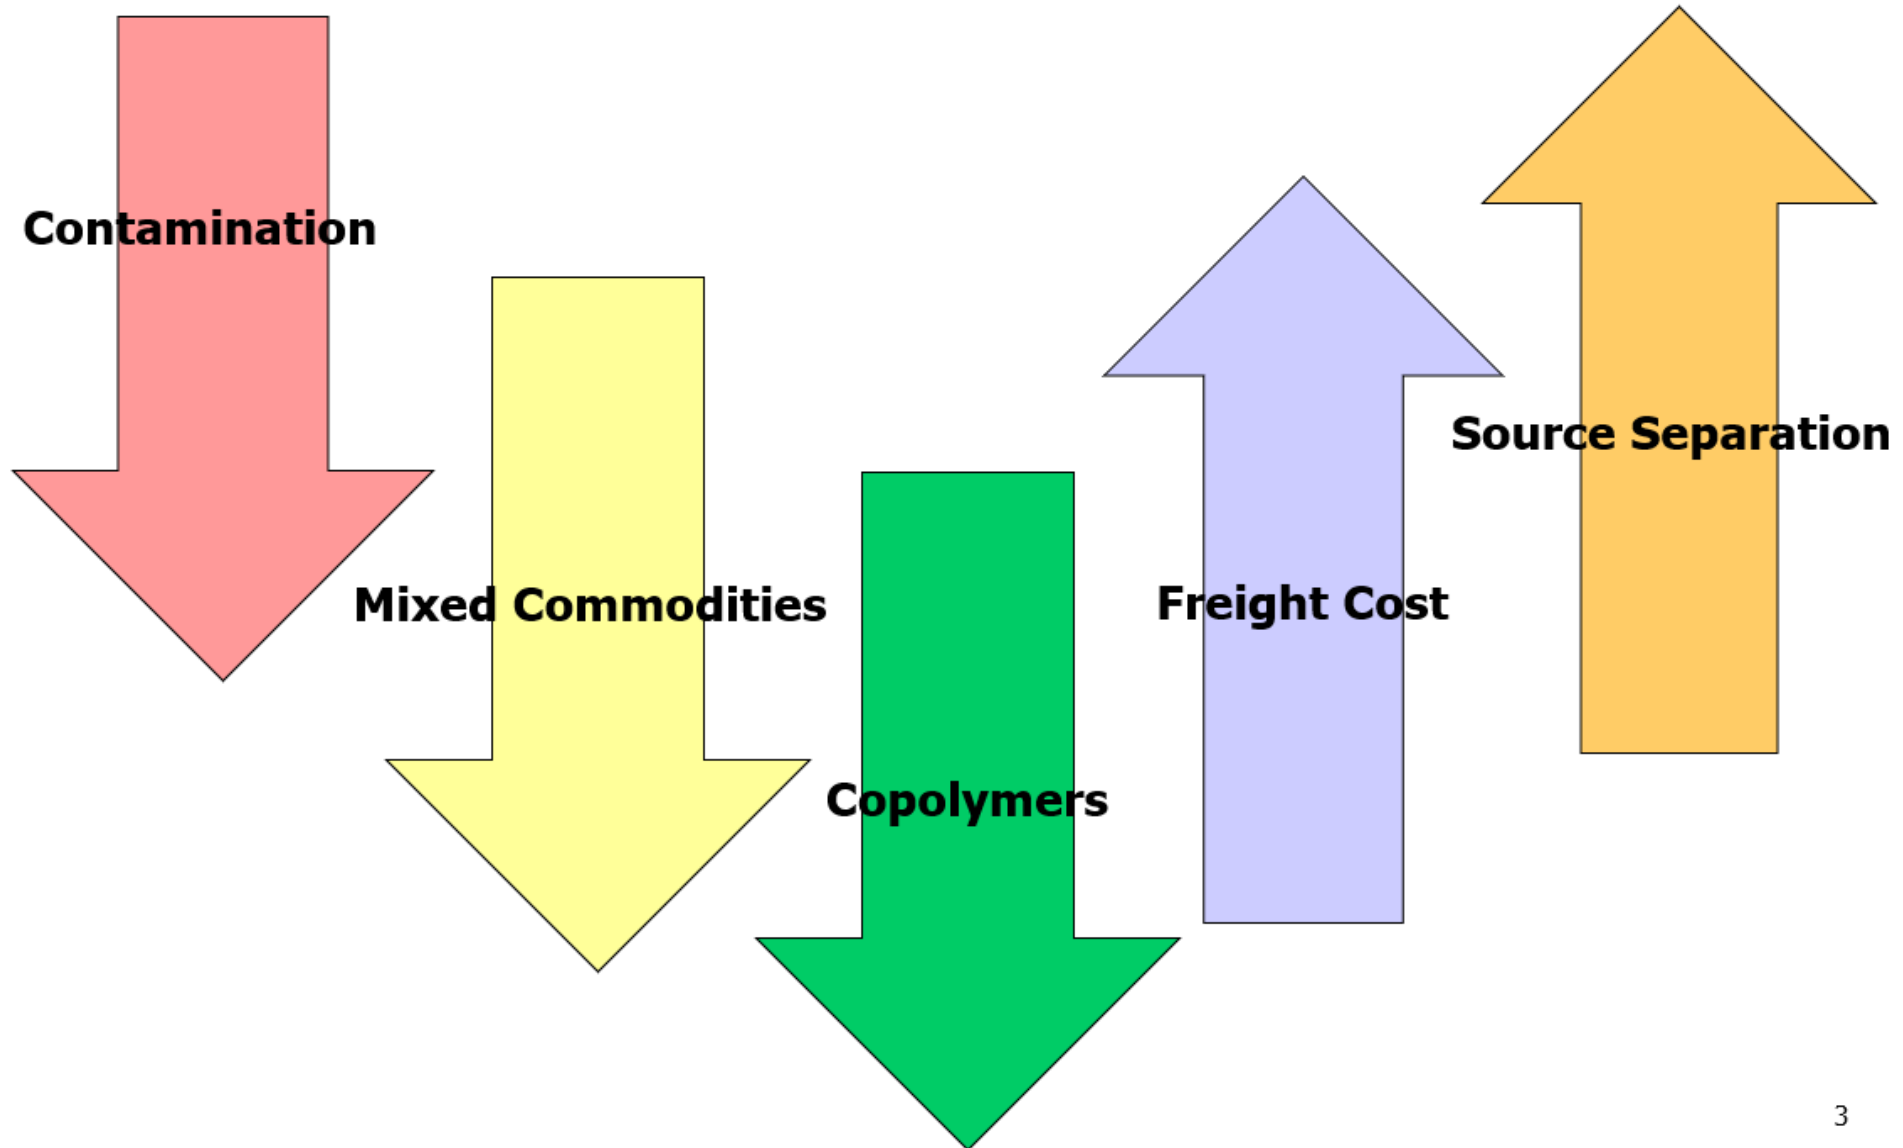

Setting Up for Success

There are several key factors that impact the value of the materials recycled.